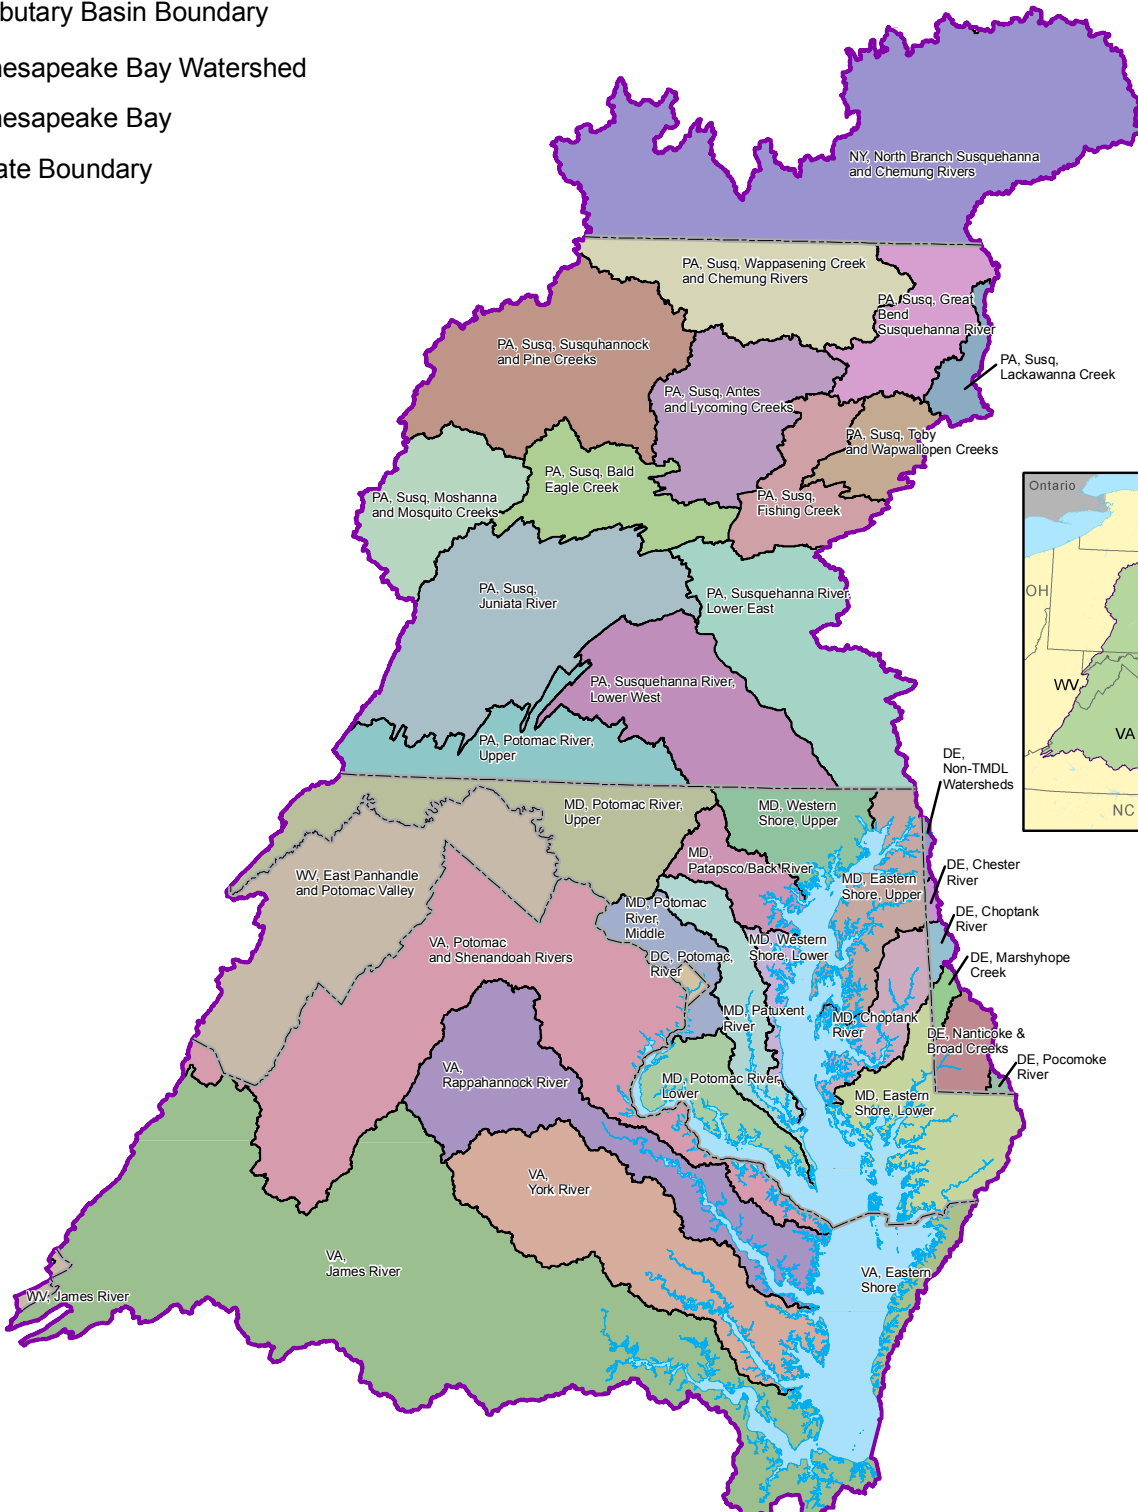

Cheapeake Bay Tributary Basins

-  Tributary Basin Boundary
-  Chesapeake Bay Watershed
-  Chesapeake Bay
-  State Boundary

Data Sources: Chesapeake Bay Program
 For more information, visit www.chesapeakebay.net
 Disclaimer: www.chesapeakebay.net/termsofuse.htm