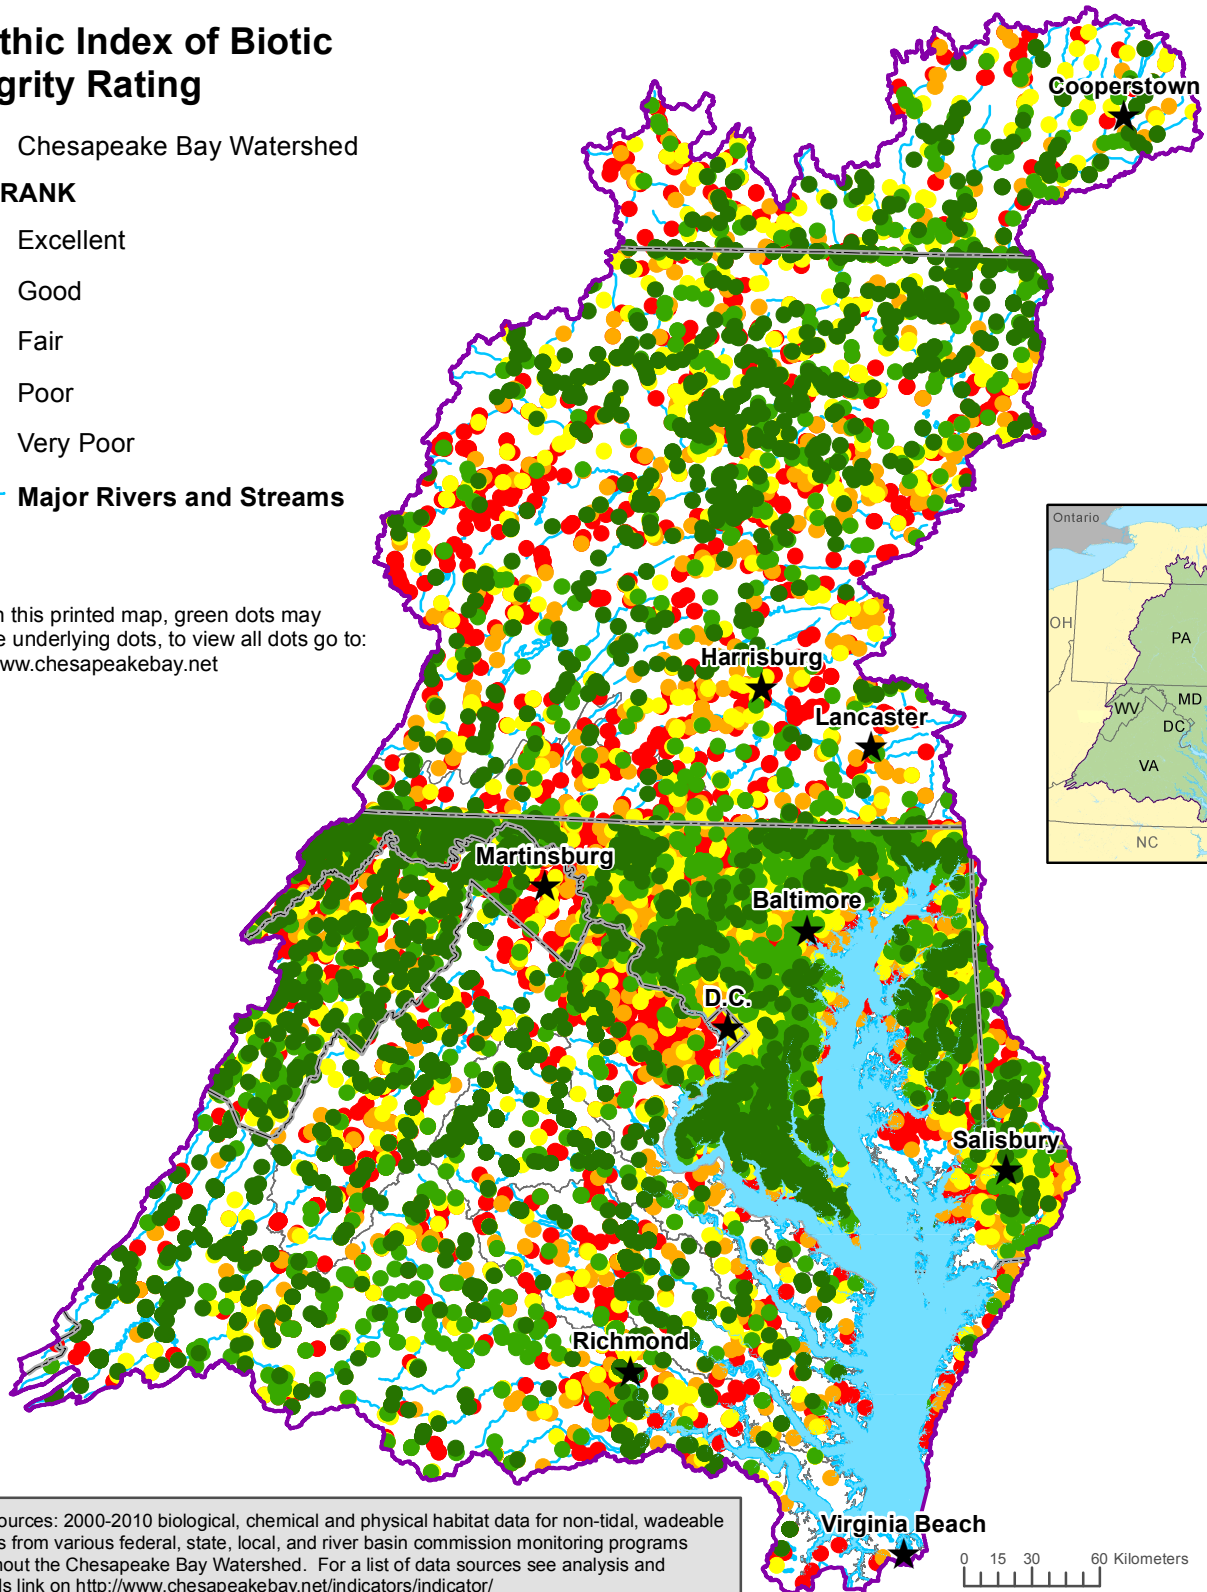

Average 2000-2010 Stream Health in the Chesapeake Bay Watershed

Benthic Index of Biotic Integrity Rating

 Chesapeake Bay Watershed

CBP_RANK

-  Excellent
-  Good
-  Fair
-  Poor
-  Very Poor

 Major Rivers and Streams

Note: In this printed map, green dots may obscure underlying dots, to view all dots go to: <http://www.chesapeakebay.net>

Data Sources: 2000-2010 biological, chemical and physical habitat data for non-tidal, wadeable streams from various federal, state, local, and river basin commission monitoring programs throughout the Chesapeake Bay Watershed. For a list of data sources see analysis and methods link on http://www.chesapeakebay.net/indicators/indicator/health_of_freshwater_streams_in_the_chesapeake_bay_watershed