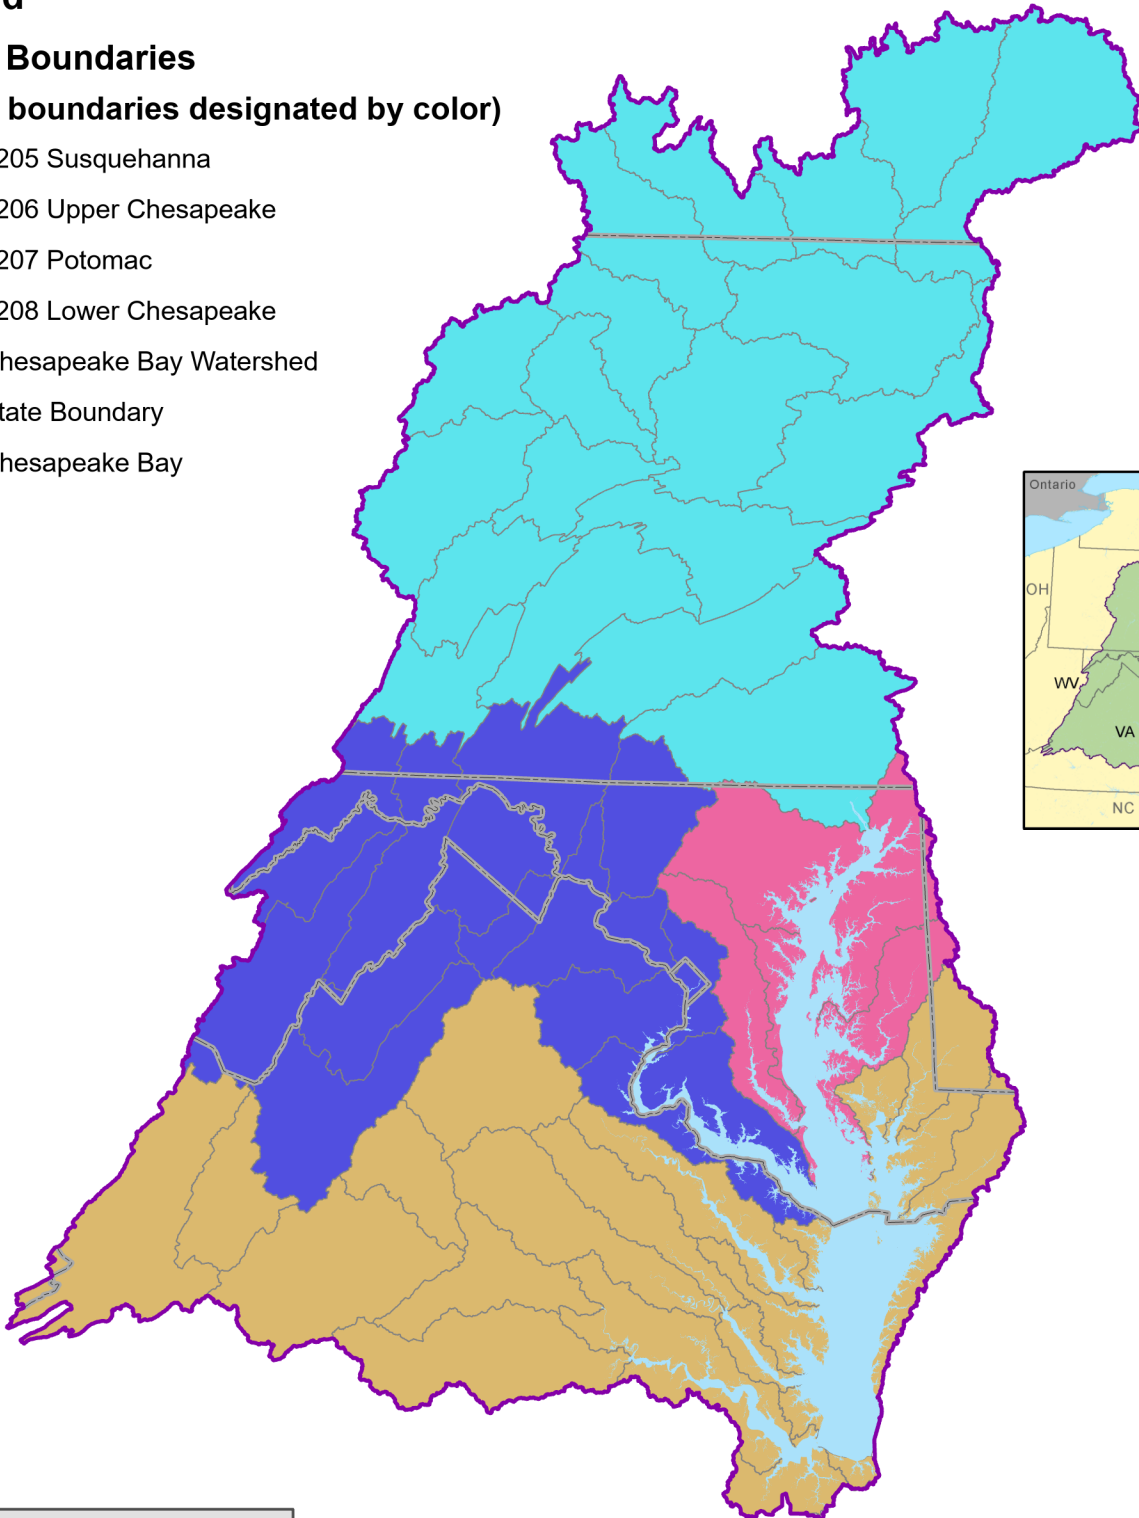

Hydrologic Unit Boundaries - HUC 8

Chesapeake Bay Watershed

Chesapeake Bay Program
Science. Restoration. Partnership.

Legend

HUC 8 Boundaries

(HUC 4 boundaries designated by color)

-  0205 Susquehanna
-  0206 Upper Chesapeake
-  0207 Potomac
-  0208 Lower Chesapeake
-  Chesapeake Bay Watershed
-  State Boundary
-  Chesapeake Bay