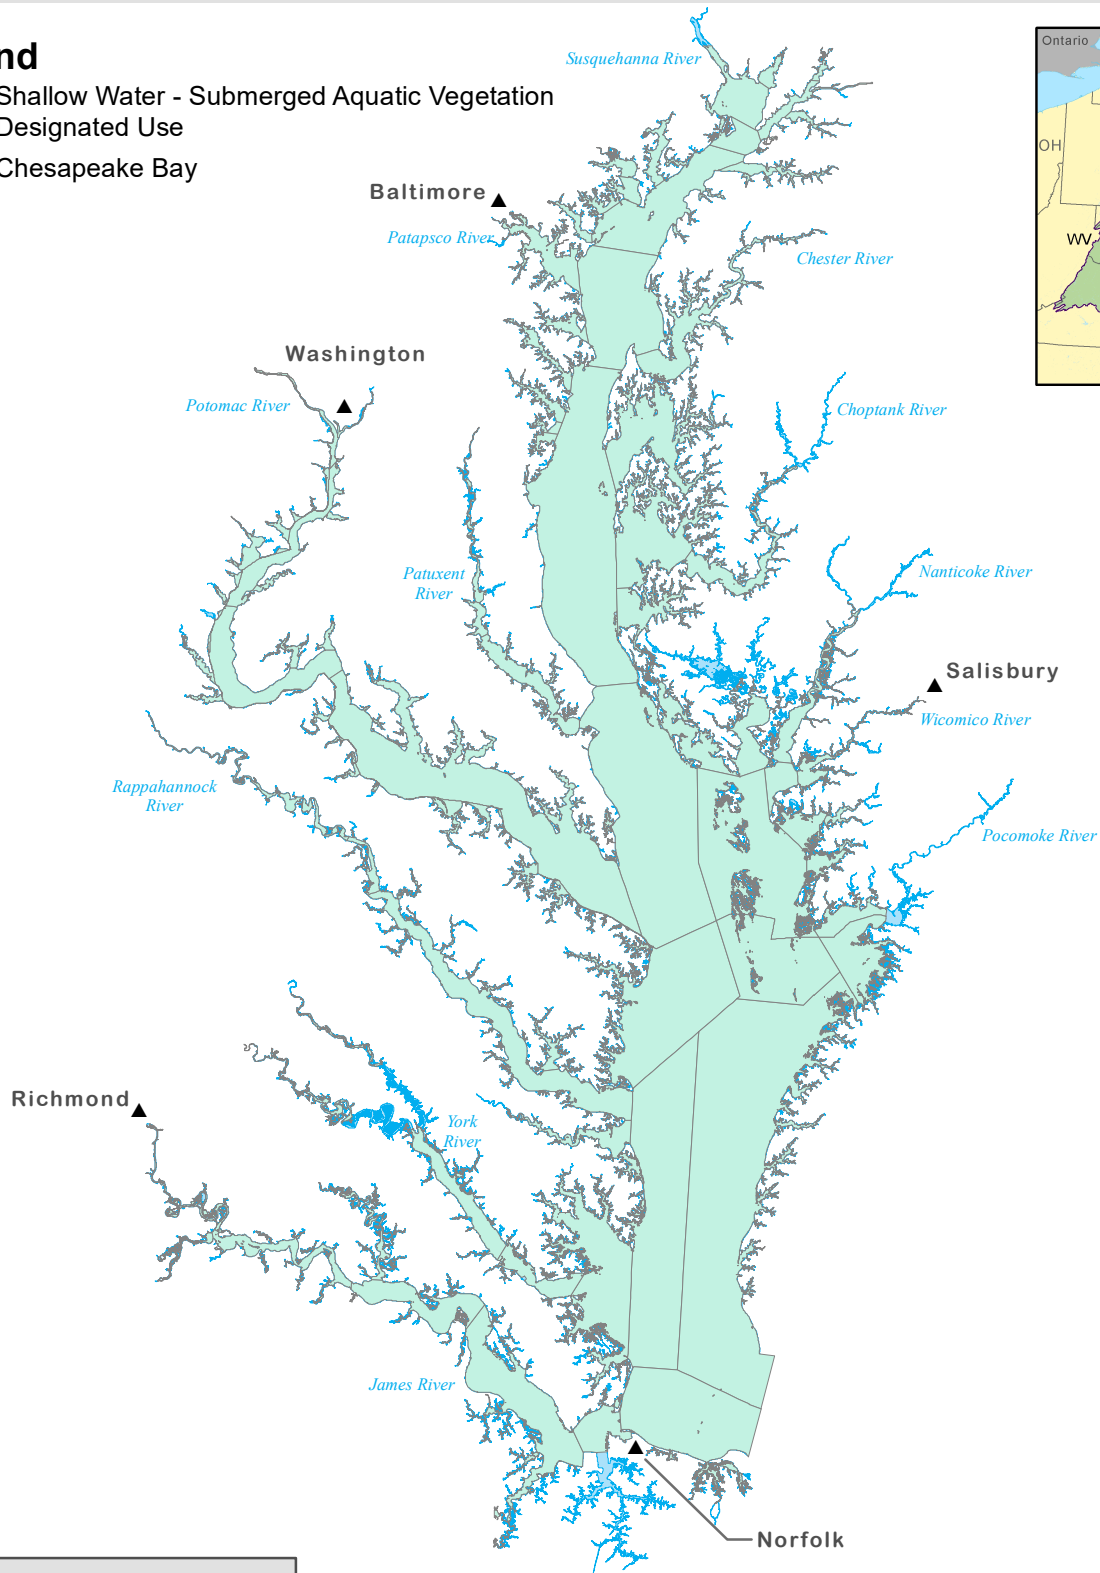

Shallow Water - Submerged Aquatic Vegetation Designated Use

Chesapeake Bay Program
Science. Restoration. Partnership.

Legend

- Shallow Water - Submerged Aquatic Vegetation Designated Use
- Chesapeake Bay