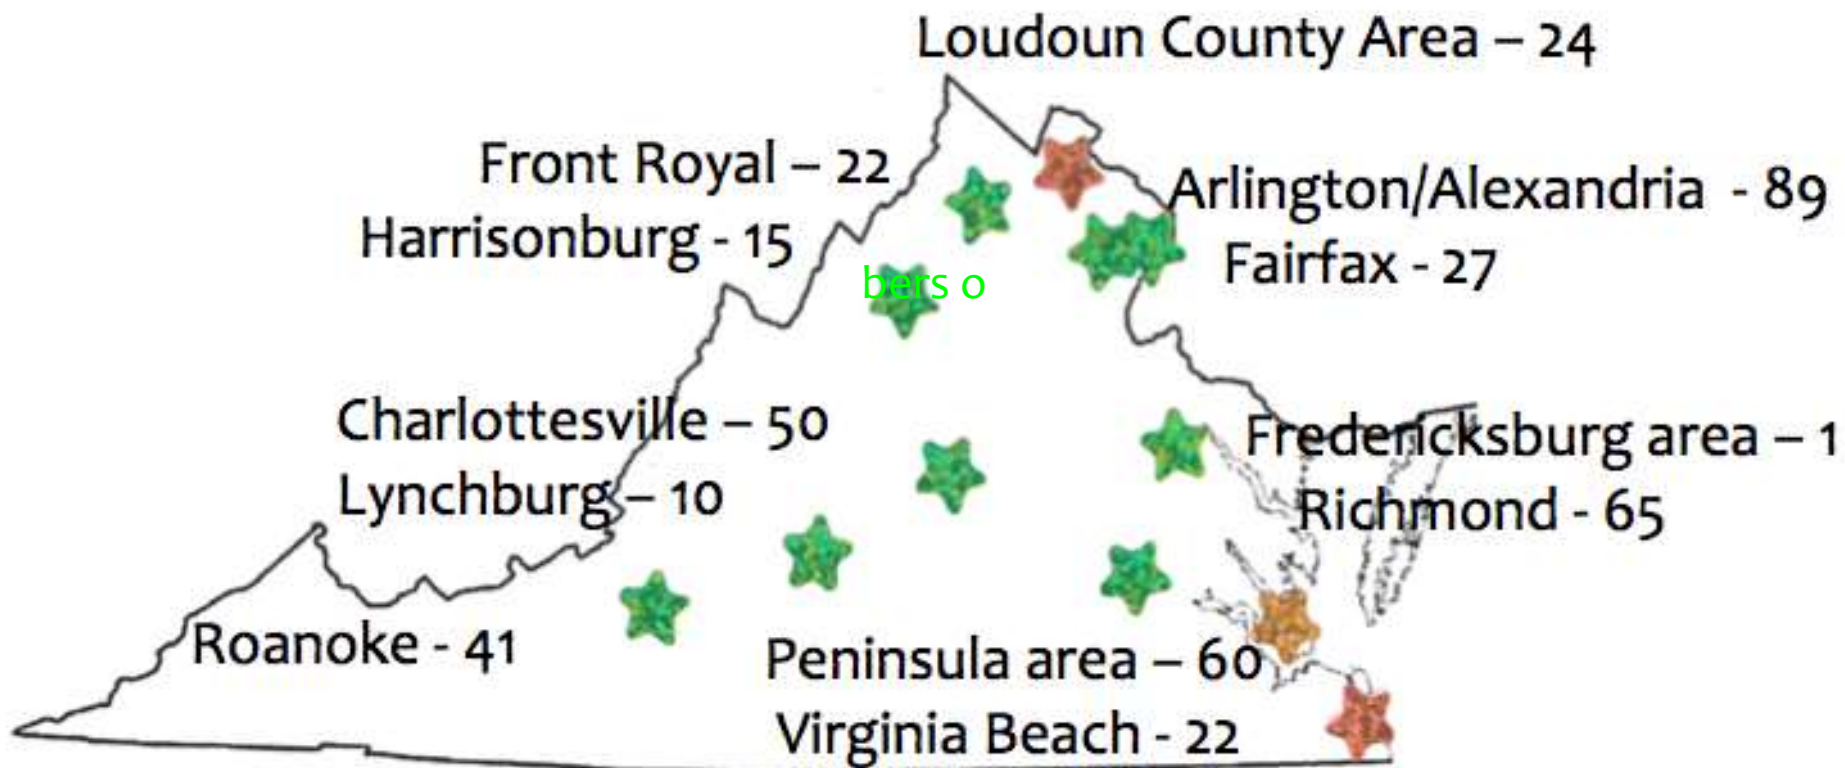

Trees Virginia Model

Master Gardener Model