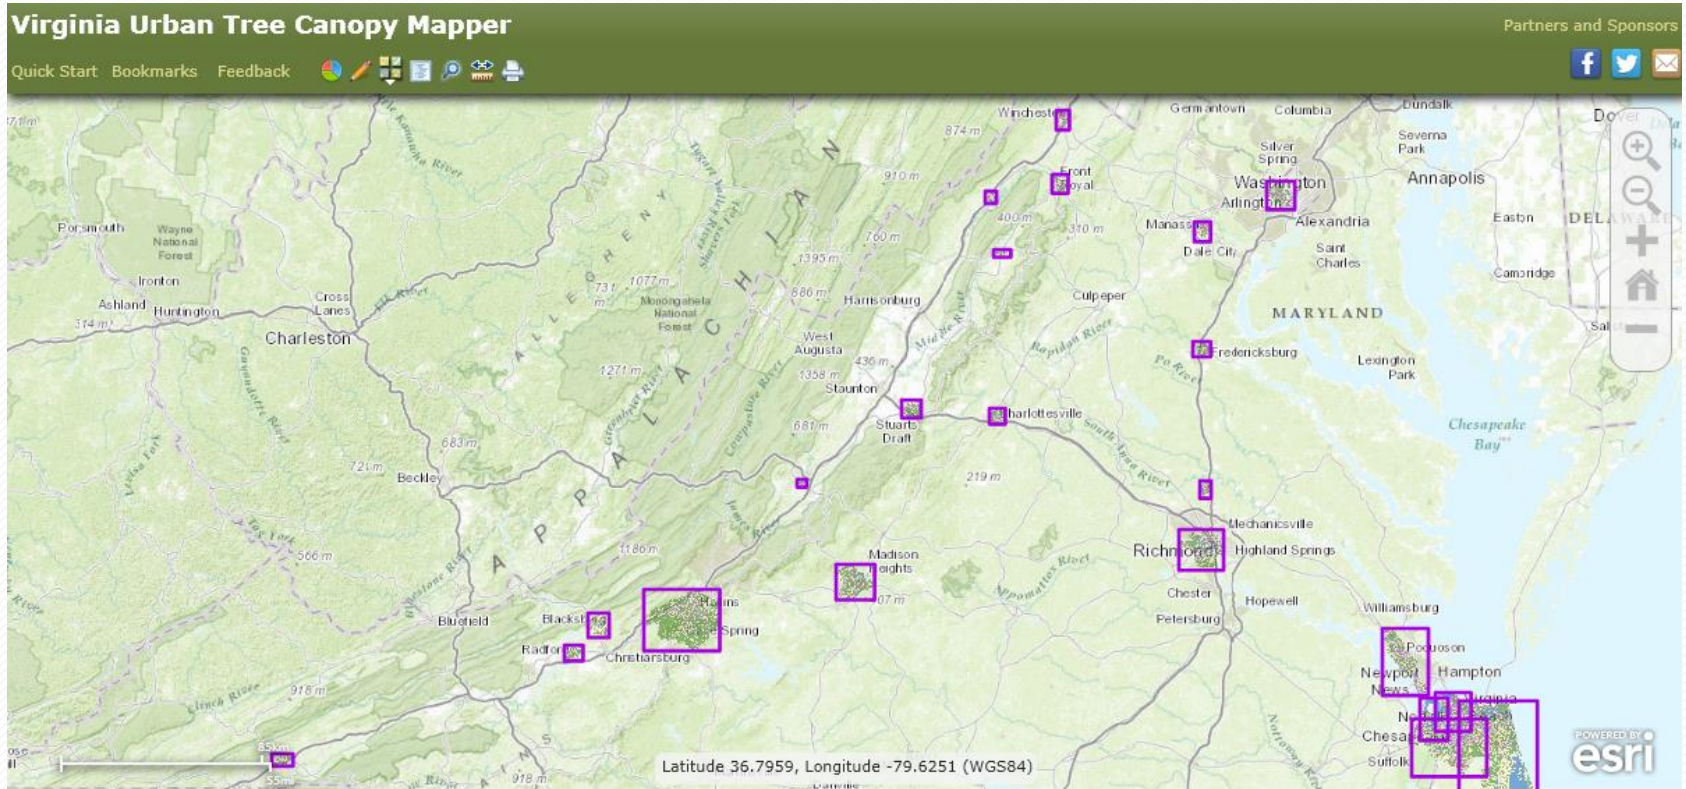

Virginia Urban Tree Canopy Mapper